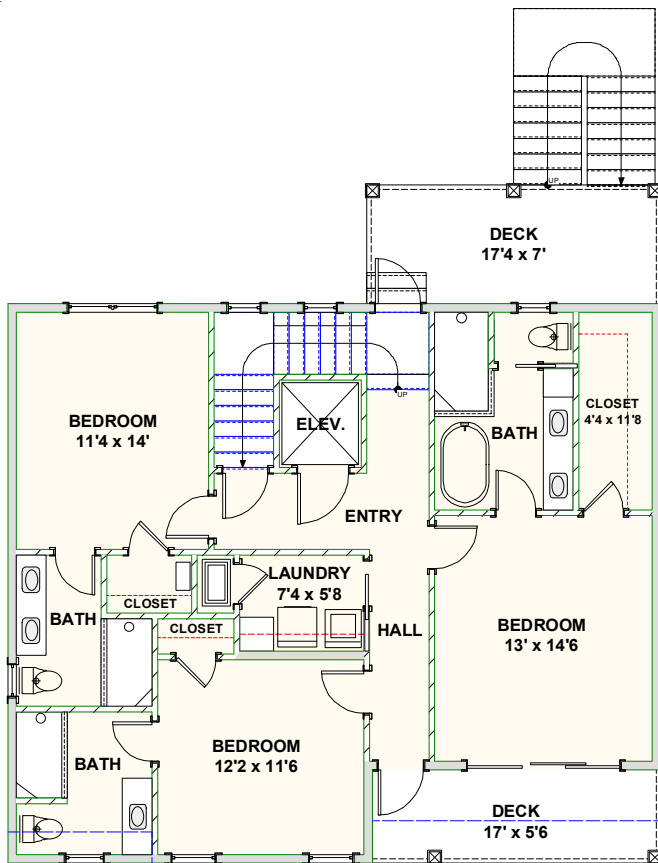

## BEACH HOME 267

2,383 SQ FT | 4 BEDROOMS | 4 BATHS | 377 SQ FT DECKS

[WWW.CAROLINABLUEWATERCONSTRUCTION.COM](http://WWW.CAROLINABLUEWATERCONSTRUCTION.COM)

# BEACH HOME 267

2,383 SQ FT | 4 BEDROOMS | 4 BATHS | 377 SQ FT DECKS

38'6" x 40'

1ST FLOOR - FLOOR PLAN

2ND FLOOR - FLOOR PLAN

**CAROLINA**  
**BLUEWATER**  
**CONSTRUCTION**

**910-575-7100**

**BUILDING TOMORROW WITH AFFORDABLE QUALITY HOMES**  
6934-9 BEACH DR SW, OCEAN ISLE BEACH, NC 28469  
[WWW.CAROLINABLUEWATERCONSTRUCTION.COM](http://WWW.CAROLINABLUEWATERCONSTRUCTION.COM)