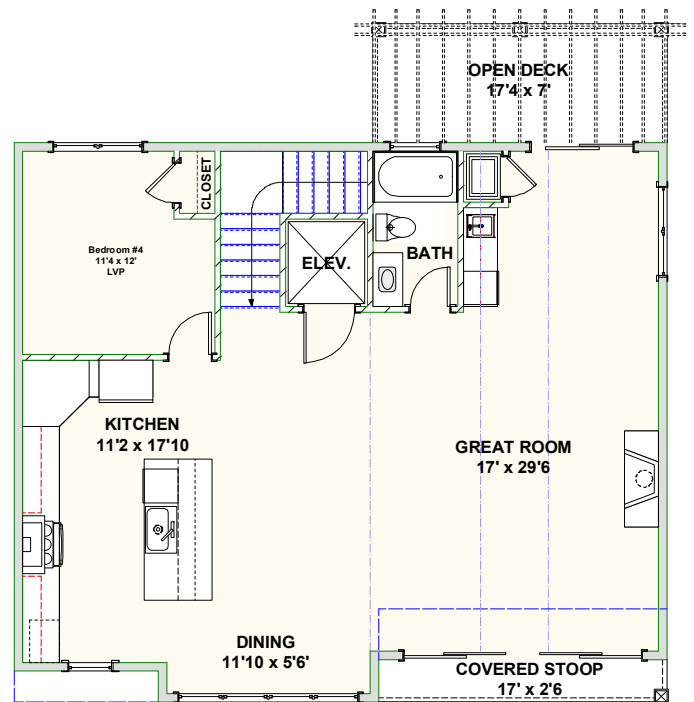

## BEACH HOME 267

2,383 SQ FT | 4 BEDROOMS | 4 BATHS | 377 SQ FT DECKS

[WWW.CAROLINABLUEWATERCONSTRUCTION.COM](http://WWW.CAROLINABLUEWATERCONSTRUCTION.COM)

# BEACH HOME 267

2,383 SQ FT | 4 BEDROOMS | 4 BATHS | 377 SQ FT DECKS

38'6" x 40'

1ST FLOOR - FLOOR PLAN

2ND FLOOR - FLOOR PLAN

**CAROLINA**  
**BLUEWATER**  
**CONSTRUCTION**

**910-575-7100**

**BUILDING TOMORROW WITH AFFORDABLE QUALITY HOMES**  
6934-9 BEACH DR SW, OCEAN ISLE BEACH, NC 28469  
[WWW.CAROLINABLUEWATERCONSTRUCTION.COM](http://WWW.CAROLINABLUEWATERCONSTRUCTION.COM)